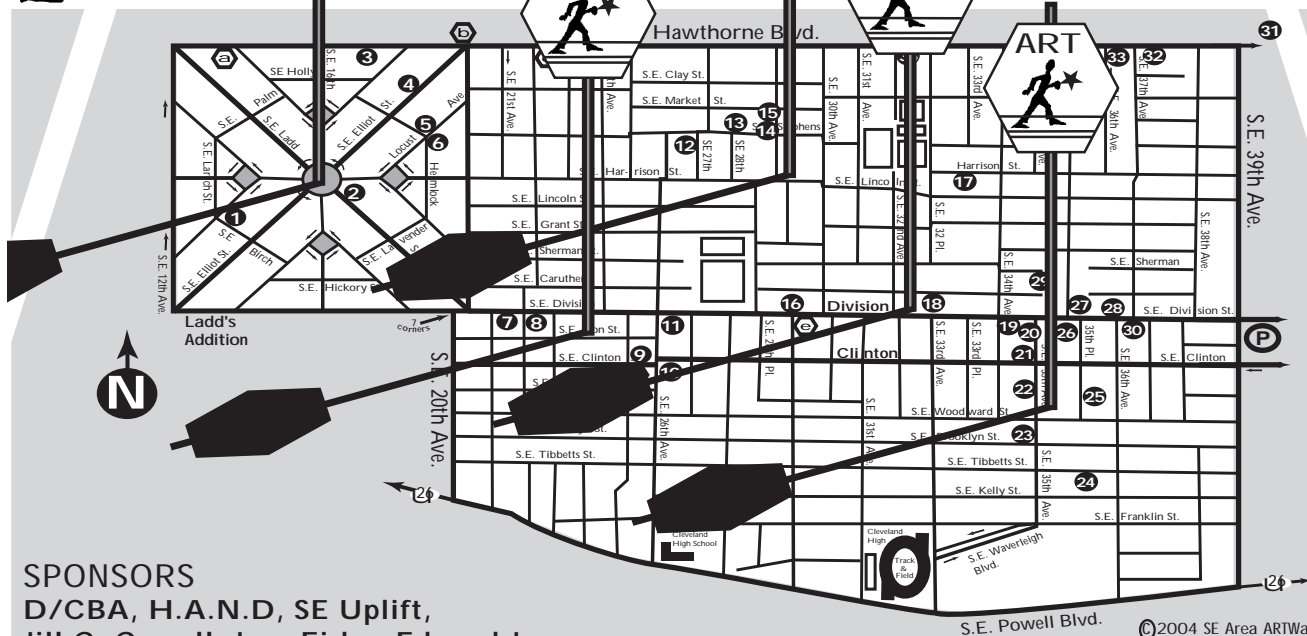

portland's 1st...

map inside

FREE

S.E. AREA ARTWALK

A LOCAL ART Walking Tour

S.E. clinton S.E. Division S.E. Hawthorne Ladd's Addition

SPONSORS
D/CBA, H.A.N.D, SE Uplift,
Jill C. Carroll, Jane Fisher-Edward Jones

S.E. Powell Blvd. ©2004 SE Area ARTWalk

2 day exhibit of local art

Sat. & Sun. 10 am - 5 pm

MARCH

6 & 7

Over 45
ARTISTS
EXHIBITING

design: Rin Carroll Jackson - rinzeljgs@mindsping.com